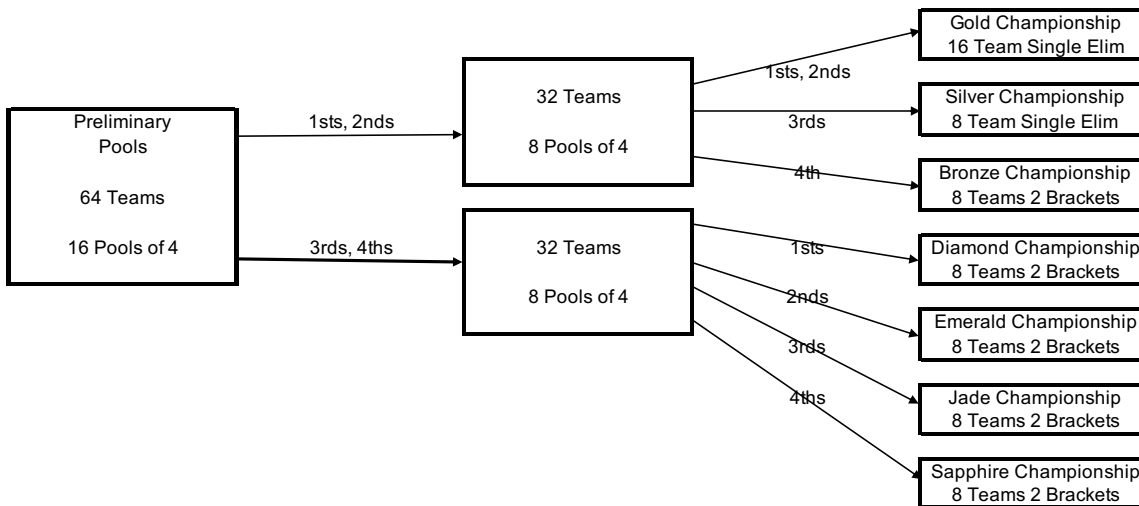

15 American Red & Blue

Round A
Saturday

Tournament Structure

Round B
Sunday

Round C
Monday

16 American Red & Blue

Round A
Saturday

Tournament Structure

Round B
Sunday

Round C
Monday

17 American Red & Blue

Round A
Saturday

Tournament Structure

Round B
Sunday

Round C
Monday

If teams drop, one of the divisions may have a few less teams than the other