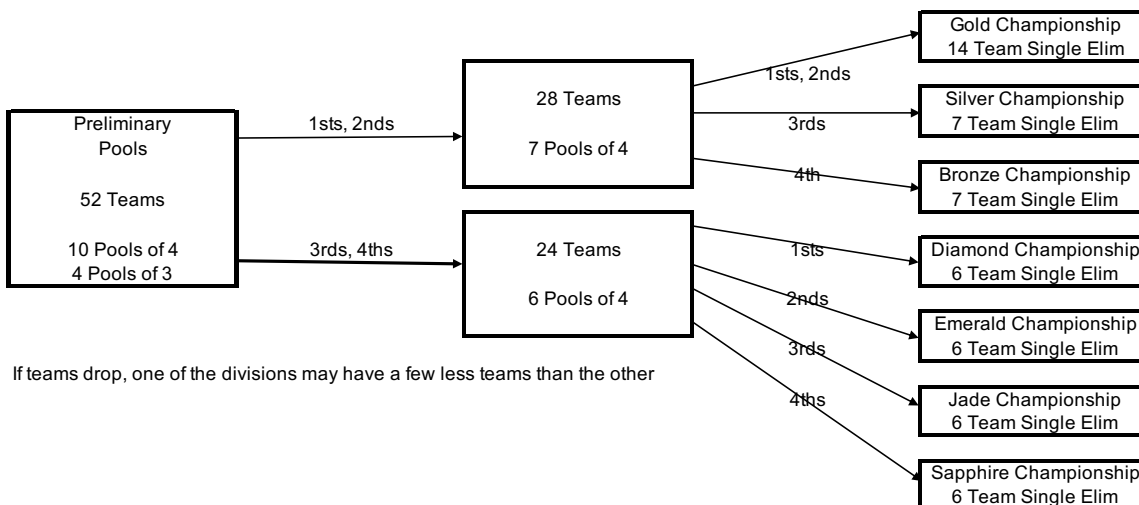

15 American Red & Blue

Round A
Saturday

Tournament Structure

Round B
Sunday

Round C
Monday

16 American Red & Blue

Round A
Saturday

Tournament Structure

Round B
Sunday

Round C
Monday

17 American Red & Blue

Round A
Saturday

Tournament Structure

Round B
Sunday

Round C
Monday

If teams drop, one of the divisions may have a few less teams than the other