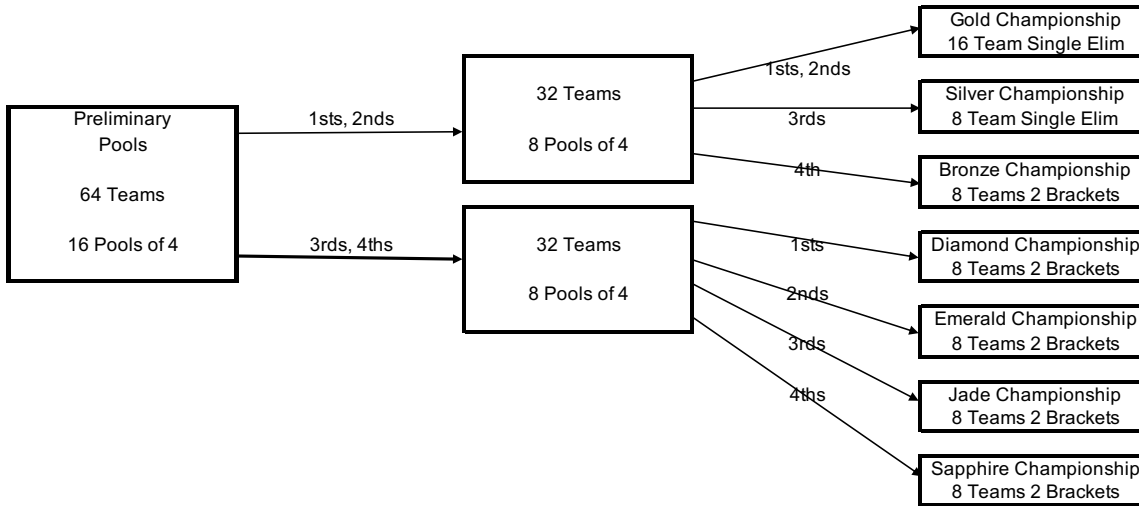

15 American Red & Blue

Round A
Saturday

Tournament Structure

Round B
Sunday

Round C
Monday

16 American Red & Blue

Round A
Saturday

Tournament Structure

Round B
Sunday

Round C
Monday

17 American Red & Blue

Round A
Saturday

Tournament Structure

Round B
Sunday

Round C
Monday

If teams drop, one of the divisions may have a few less teams than the other